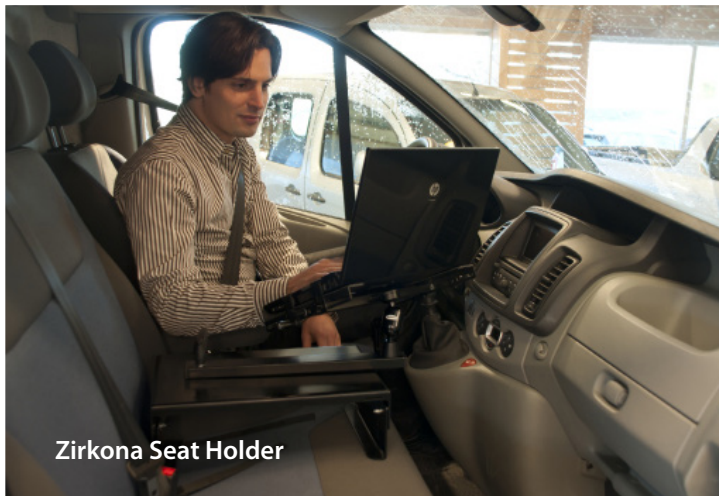

Screen/computer stand Renault

Zirkona Seat Holder

Zirkona Hook

Zirkona Telescop arm

Zirkona Telescop arm

The modern mobile office

With Zirkona Sweden computer stand upgraded service vehicle easily into a mobile office with focus on flexibility, safety and ergonomics. The stands are available as ready-made solutions but also in the component system Zirkona Joiner Systems where solutions are put together based on each unique need.

Based on each vehicle's model conditions attached to the frames to create the best possible workplace. Zirkonas products attach both laptops screens and the unique flexibility makes the stands easy to quickly adapt to each driver.

Product suggestion Renault

Model	Product	Art.nr	Fixing piont
Kangoo	ZiOne	401690	Front window
	Backwall	401820	Back wall
	Teleskopstativ	402210A	Chair rail
	Hook	402410	Stering wheel
	SeatHolder	402515A/B*	Passenger seat
Trafic	ZiOne	401690	Front window
	Backwall	401820**	Back wall
	Teleskopstativ	402210B	Chair frame
	Hook	402410	Stering wheel
	SeatHolder	402515A/B*	Passenger seat
Master	ZiOne	401690	Front window
	Backwall	401820**	Back wall
	Teleskopstativ	402210C	Chair frame
	Hook	402410	Stering wheel
	SeatHolder	402515A/B*	Passenger seat